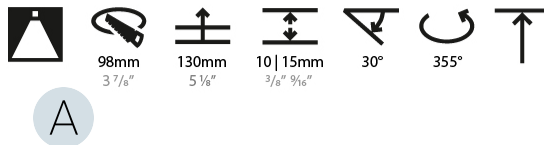

PHYSICAL

Shape: Round
Diameter (mm): 107
Diameter (in): 4 3/16
Height (mm): 112
Height (in): 4 7/16
Ceiling Thickness (mm): 10 / 12.5 / 15
Ceiling Thickness (in): 3/8 or 1/2 or 9/16
Min. Recessing Depth (mm): 130
Min. Recessing Depth (in): 5 1/8
Light Distribution: Adjustable / Downlight
Weight (kg): 0.484
Weight (lbs): 1.07
Fixture Finish: SSR / BKV / CWI / CRY / HAB / UFT / ITA / RUA / FTG / MYG / LOD / PUS / FRO / FUP / KIA / POP / BLS / SPG / MEY / GOH / GUM / CHC / COM / ABZ / JAG / OBR / MOS / ROR
Fixture Material: Aluminum Die Cast
Cut-out Measurements: 98mm / 3 7/8"

ELECTRICAL

Lamp Type: LED (Zhaga Standard)
Input Wattage (W): 16.5
Total Output Wattage (W): 14
Dimming: Tri-Mode (Non-Dimming and Phase Dimming (120Vac only) and 0-10V Dimming)
Driver Included: No
Driver Location: Recessed Housing
Driver Type: Constant Current - Universal
Driver Class: Class 2
Housing: See components
Input Voltage (V): 120 - 277
Constant Current (MA): 500

LED

Number of LEDs: 1
Color Temperature (°K): 2700 / 3000 / 3500 / 4000
Max. Delivered Lumen (lm): 1140 / 1180 / 1245 / 1270
Nominal Lumen (lm): 1386 / 1438 / 1511 / 1542
CRI: >90 CRI
Lamp Life (hrs): 50000

OPTICAL

Reflector: 14 / 18 / 42
Adjustability: Rotational 355°, Tilt 30°

RATINGS AND CERTIFICATIONS

Certified By: Certified for North American Standards
IP rating: IP54